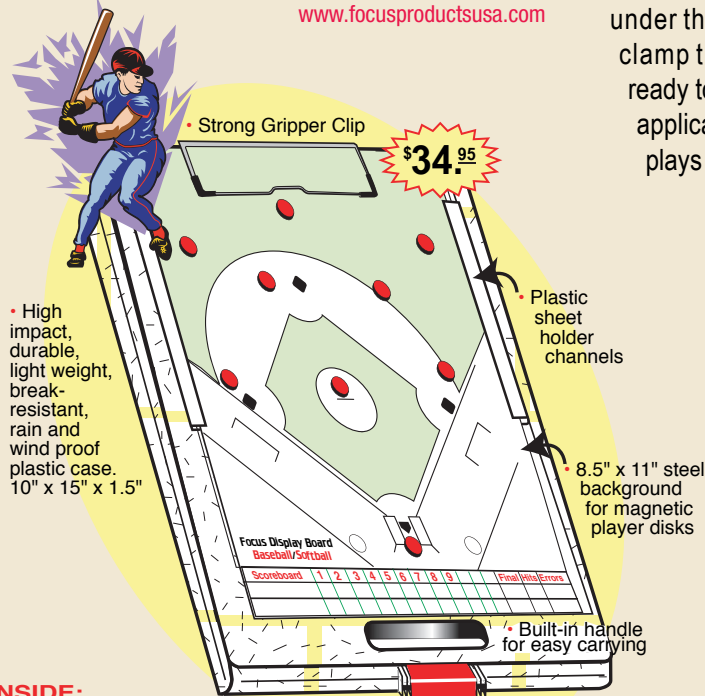

Our Best Seller: F11 Coaching Board with Built-In Storage

... for any sport

INDEX	
F11 Case Boards	1
Portfolio-All Sports	2
Portfolio-Baseball	3
Formula 3-Portable	4
Formula 3-Large	5
Formula 3-Clipboards	5
F17-Leatherette	6
Mid-Sized-Gold Frame	7
Mid-Sized-Leatherette	7
Notebook Size Boards	7
Pocket Size Boards	8
Accessories, Disks, etc.	8
Custom Options	8

F11-xx Board with built-in case and handle

NOTE: Designate sport desired by replacing "xx" in item number by the following: BS=Baseball; SB=Softball; BK=Basketball; FB=Football; FH=Field Hockey; IH=Ice Hockey; LC=Lacrosse; SC=Soccer; VB=Volleyball; CU=Custom (custom design charges may be added) See our web page for full diagrams of each.

www.focusproductsusa.com

• High impact, durable, light weight, break-resistant, rain and wind proof plastic case. 10" x 15" x 1.5"

INSIDE:

- Four spill-proof, built-in storage compartments for papers, markers, magnetic disks, etc.
- Use just one hand to open or close latch for inside storage