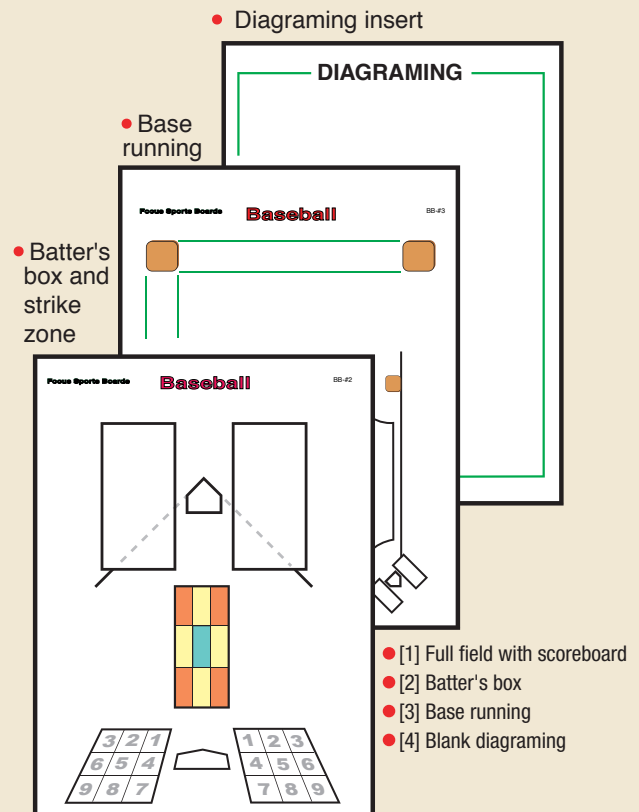

F11-xx Board with built-in case and handle

NOTE: Designate sport desired by replacing "xx" in item number by the following: BS=Baseball; SB=Softball; BK=Basketball; FB=Football; FH=Field Hockey; IH=Ice Hockey; LC=Lacrosse; SC=Soccer; VB=Volleyball; CU=Custom (custom design charges may be added) See our web page for full diagrams of each.

F-11: Full Set of Board, Accessories, and Sports Field Inserts: \$34.95

Included in each set:

- 15 Magnetic disks
- 1 Magnetic ball or puck
- 1 Dry-erase marker with built-in eraser
- 1 Whiteboard eraser

F-18: 12" x 18" cases with 11" x 17" storage and accessories: \$49.95

• Magnetic Diagraming Coaching Board

The idea is simple: Just remove an inter-changeable, easy-erase 8.5" X 11" diagraming sheet from the built-in storage compartment, slide it under the holder channels (on top of the built-in metal background) and clamp the sheet securely with the gripper clip at the top. You are now ready to diagram plays, teach, and even use magnetic player disks for any application. You can also use this coaching aid for your own pre-planned plays and as a clipboard or blank diagraming board.

- [1] Full field with scoreboard
- [2] Batter's box
- [3] Base running
- [4] Blank diagraming

Each sport has its own 4-insert format options. See our web page at www.focusproductsusa.com for diagrams of each.