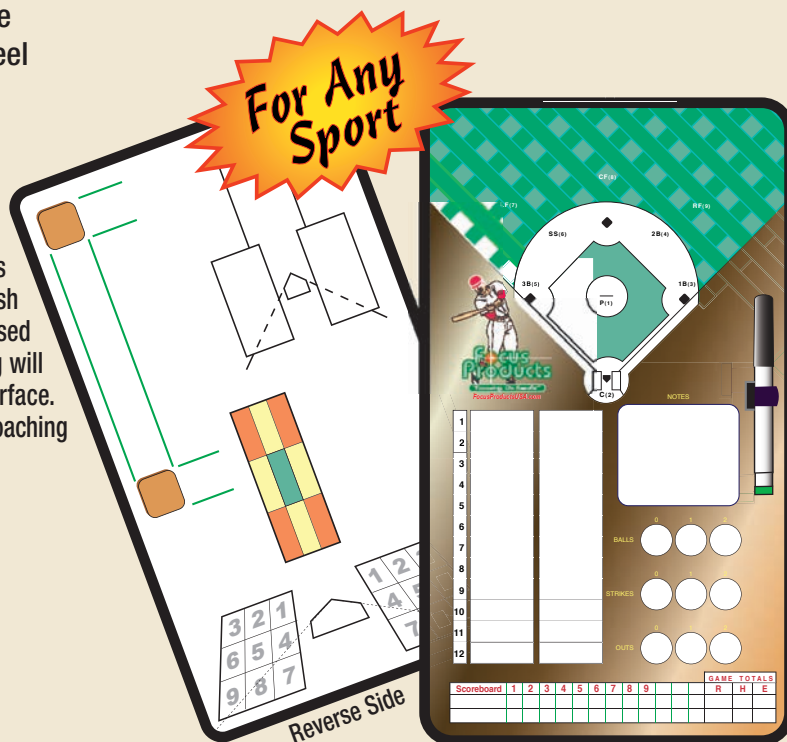

Non-Magnetic Boards With Leatherette Frame:

- F310-xx 1-sided, 8.5 x 11 with clip, marker: $19.95
- F311-xx 1-sided, 9 x 15.5 with clip, marker: $24.95
- F312-xx 1-sided, 11 x 17 with clip, marker: $29.95
- F313-xx 1-sided, 22.5 x 31 with hangers, marker: $49.95
- F314-xx 1-sided, 24 x 36 with hangers, marker: $59.95
- F315-xx 2-sided, 8.5 x 11 with marker: $24.95
- F316-xx 2-sided, 9 x 15.5 with marker: $29.95
- F317-xx 2-sided, 11 x 17 with marker: $34.95

Non-Magnetic Boards With Gold Plastic Frame:

- F330-xx 1-sided, 22.5 x 31 with hangers, marker: $44.95
- F331-xx 1-sided, 24 x 36 with hangers, marker: $49.95

Magnetic Boards With Leatherette Frame:

- F350-xx 1-sided, 8.5 x 11 with clip, marker: $24.95
- F351-xx 1-sided, 9 x 15.5 with clip, marker: $29.95
- F352-xx 1-sided, 11 x 17 with clip, marker: $34.95
- F353-xx 1-sided, 22.5 x 31 with hangers, marker: $49.95
- F354-xx 1-sided, 24 x 36 with hangers, marker: $59.95
- F355-xx 2-sided, 8.5 x 11 with marker: $24.95
- F356-xx 2-sided, 9 x 15.5 with marker: $29.95
- F357-xx 2-sided, 11 x 17 with marker: $34.95

NOTE: Designate sport desired by replacing "xx" in item number by the following: BS=Baseball; SB=Softball; BK=Basketball; FB=Football; FH=Field Hockey; IH=Ice Hockey; LC=Lacrosse; SC=Soccer; VB=Volleyball; CU=Custom (For non standard formats, nominal custom design charges may be added. All custom designs will meet your prior approval.)

F356-BS: Leatherette Frame

Yes, we customize any size or style board. Also, see our large-size boards