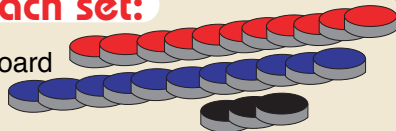

F-17 Coaching Boards

... for any sport

Plastic Laminated Portable Boards

A Moderately Priced 11" x 17" Coaching Board System That Includes All the Extras!

- ❖ Dry-erase surfaces accept all kinds of markers
- ❖ Two magnetic surfaces, each with a different format
- ❖ Includes markers, erasers, magnet disks, and more
- ❖ Tough, rounded corner "leatherette" frame

Coaching Boards Leatherette Frame

**Dry-erase
Magnetic**

Basketball

\$39.95

... with strong metal core built in!

Reverse side of each board has a different magnetic/dry-erase diagraming format

Baseball and Softball sets have special clips for hanging board on fence.

\$44.95
Baseball and Softball only

These sets also have 30 cardholder magnet tabs (2" x 1/2") for batting line-up

#25 PARKER

- 2 Magnetic Panels, 11" x 17"
- 2 Dry-Erase Surfaces
- Tough, Rounded Frame
- Magnetic Player Disks
- Markers with Built-In Erasers

- Lacrosse
- Basketball
- Baseball
- Softball
- Soccer
- Volleyball
- Field Hockey
- Ice Hockey
- Football

**Dry-erase
Magnetic**

Included in each set:

- 11" x 17" two-sided board
- 25 magnetic disks
- 1 generic ball/puck disk
- 36 white circular stickers for identifying players/numbers (color of disk shows around edge)
- 2 dry erase markers with built-in erasers