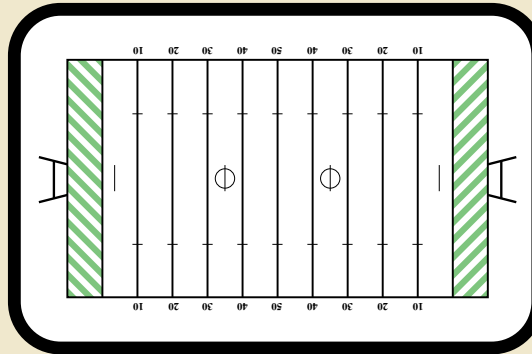

Black Leatherette Frame, Magnetic/Dry Erase, with Round Corners, Hangers, Marker, Eraser

- FL31-xx, \$39.95
- FL31-CU : \$49.95 Custom Design—Call for details

Black Leatherette Frame, Non-Magnetic/Dry Erase, with Round Corners, Hangers, Marker, Eraser

- FL31N-xx, \$29.95
- FL31N-CU : \$39.95 Custom Design—Call for details

Black Leatherette Frame

Black Leatherette Frame

*** NOTE:** Designate sport desired by replacing "xx" in item number by the following:
BK=Basketball; FB=Football; FH=Field Hockey; IH=Ice Hockey; LC=Lacrosse; SC=Soccer; VB=Volleyball; CU=Custom (For non standard formats, nominal custom design charges may be added. All custom designs will meet your prior approval.)

- ❖ Handy 8.5" x 11" coaching board
- ❖ Front side dry-erase, with full color field, court, or rink
- ❖ Reverse side white, standard dry erase surface
- ❖ Clip for hanging on fence (remove when not needed)
- ❖ Dry erase marker with holder and built-in eraser