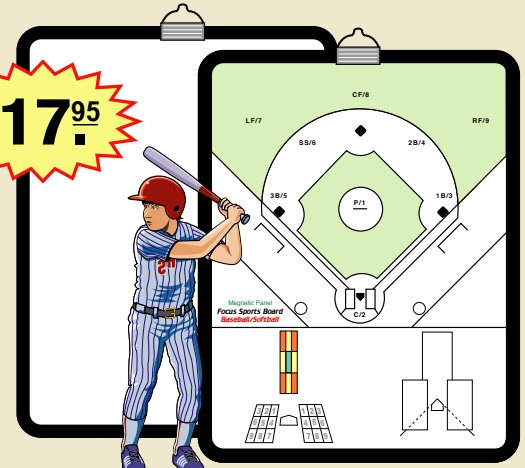

OPTIONAL MAGNETIC/DRY ERASE FRONT SIDE, printed format: F12B-xx: Add $2.00
OPTIONAL MAGNETIC/DRY ERASE REVERSE SIDE, no printing: F12C-xx: Add $2.00
OPTIONAL HIGHEST GRADE DRY ERASE REVERSE SIDE: F12D-xx: Add $4.00