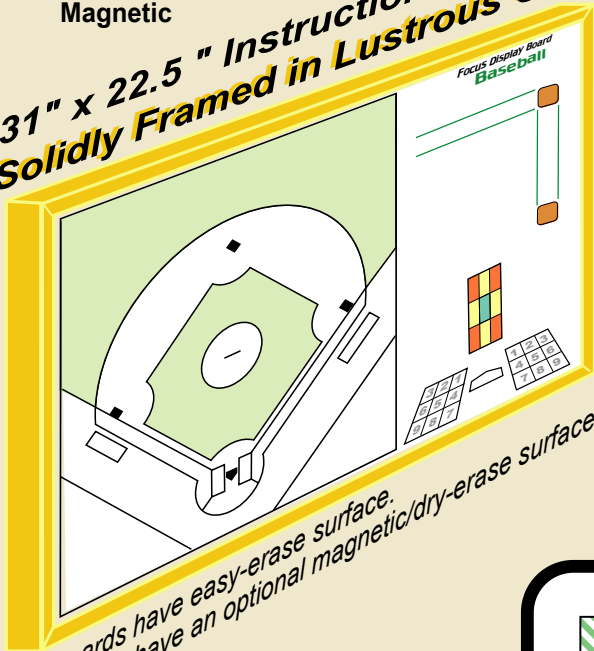

Mid-Sized Coaching Boards

Plastic-Coated Dry-Erase/Magnetic Easel or Wall-Mounted Boards

Take your choice: ANY SPORT

\$39.95

Magnetic

\$29.95

Non-Magnetic

31" x 22.5" Instruction Board
Solidly Framed in Lustrous Gold

All boards have easy-erase surface.
All boards have an optional magnetic/dry-erase surface.

New Leatherette frame available for larger boards

Leatherette Frame

... with strong metal core built in!

Gold Plastic Frame, Magnetic/Dry-Erase, with Hangers, Marker, Eraser

- ❖ Handy 8.5" x 11" coaching board
- ❖ Front side dry-erase, with full color field, court, or rink
- ❖ Reverse side white, standard dry erase surface
- ❖ Clip for hanging on fence (remove when not needed)
- ❖ Dry erase marker with holder and built-in eraser